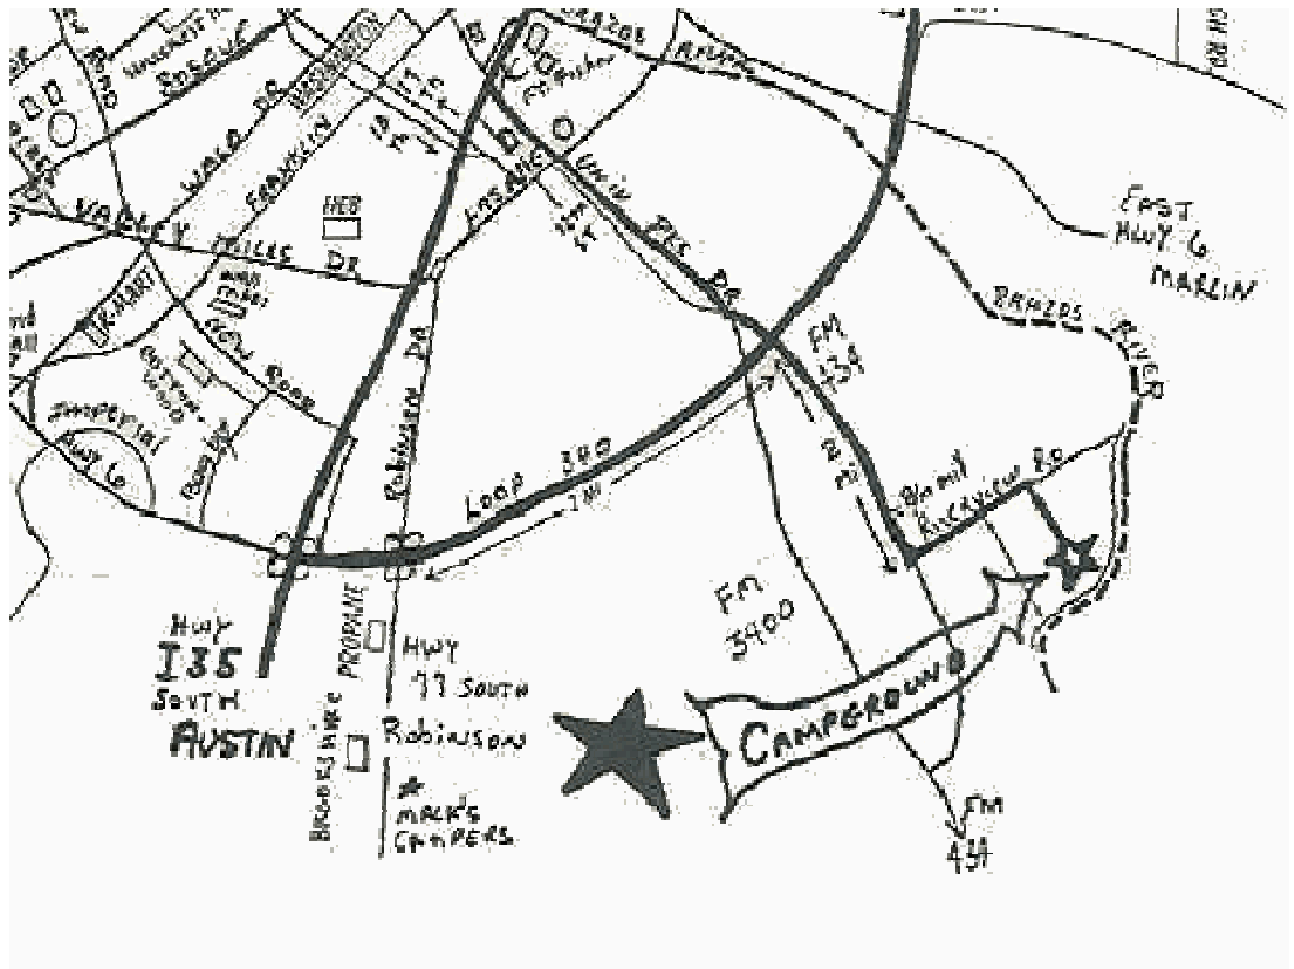

**GMC Classics 2008 Spring Rally**  
**Riverview Campground**  
**988 Riverview Road, Waco, TX 76706**  
**254-662-0475**

**July 17 - 20, 2008**

**Camping Fees: \$20.00 per night and Rally Fee: \$23.00**

When you are on Loop 340, turn SE on University Parks Dr. Go 1/2 mile to E Tinsley. Turn left. At T in road, turn right. Go 3/4 mile to Riverview Rd. turn left. 7/8 of mile and we are on your right.